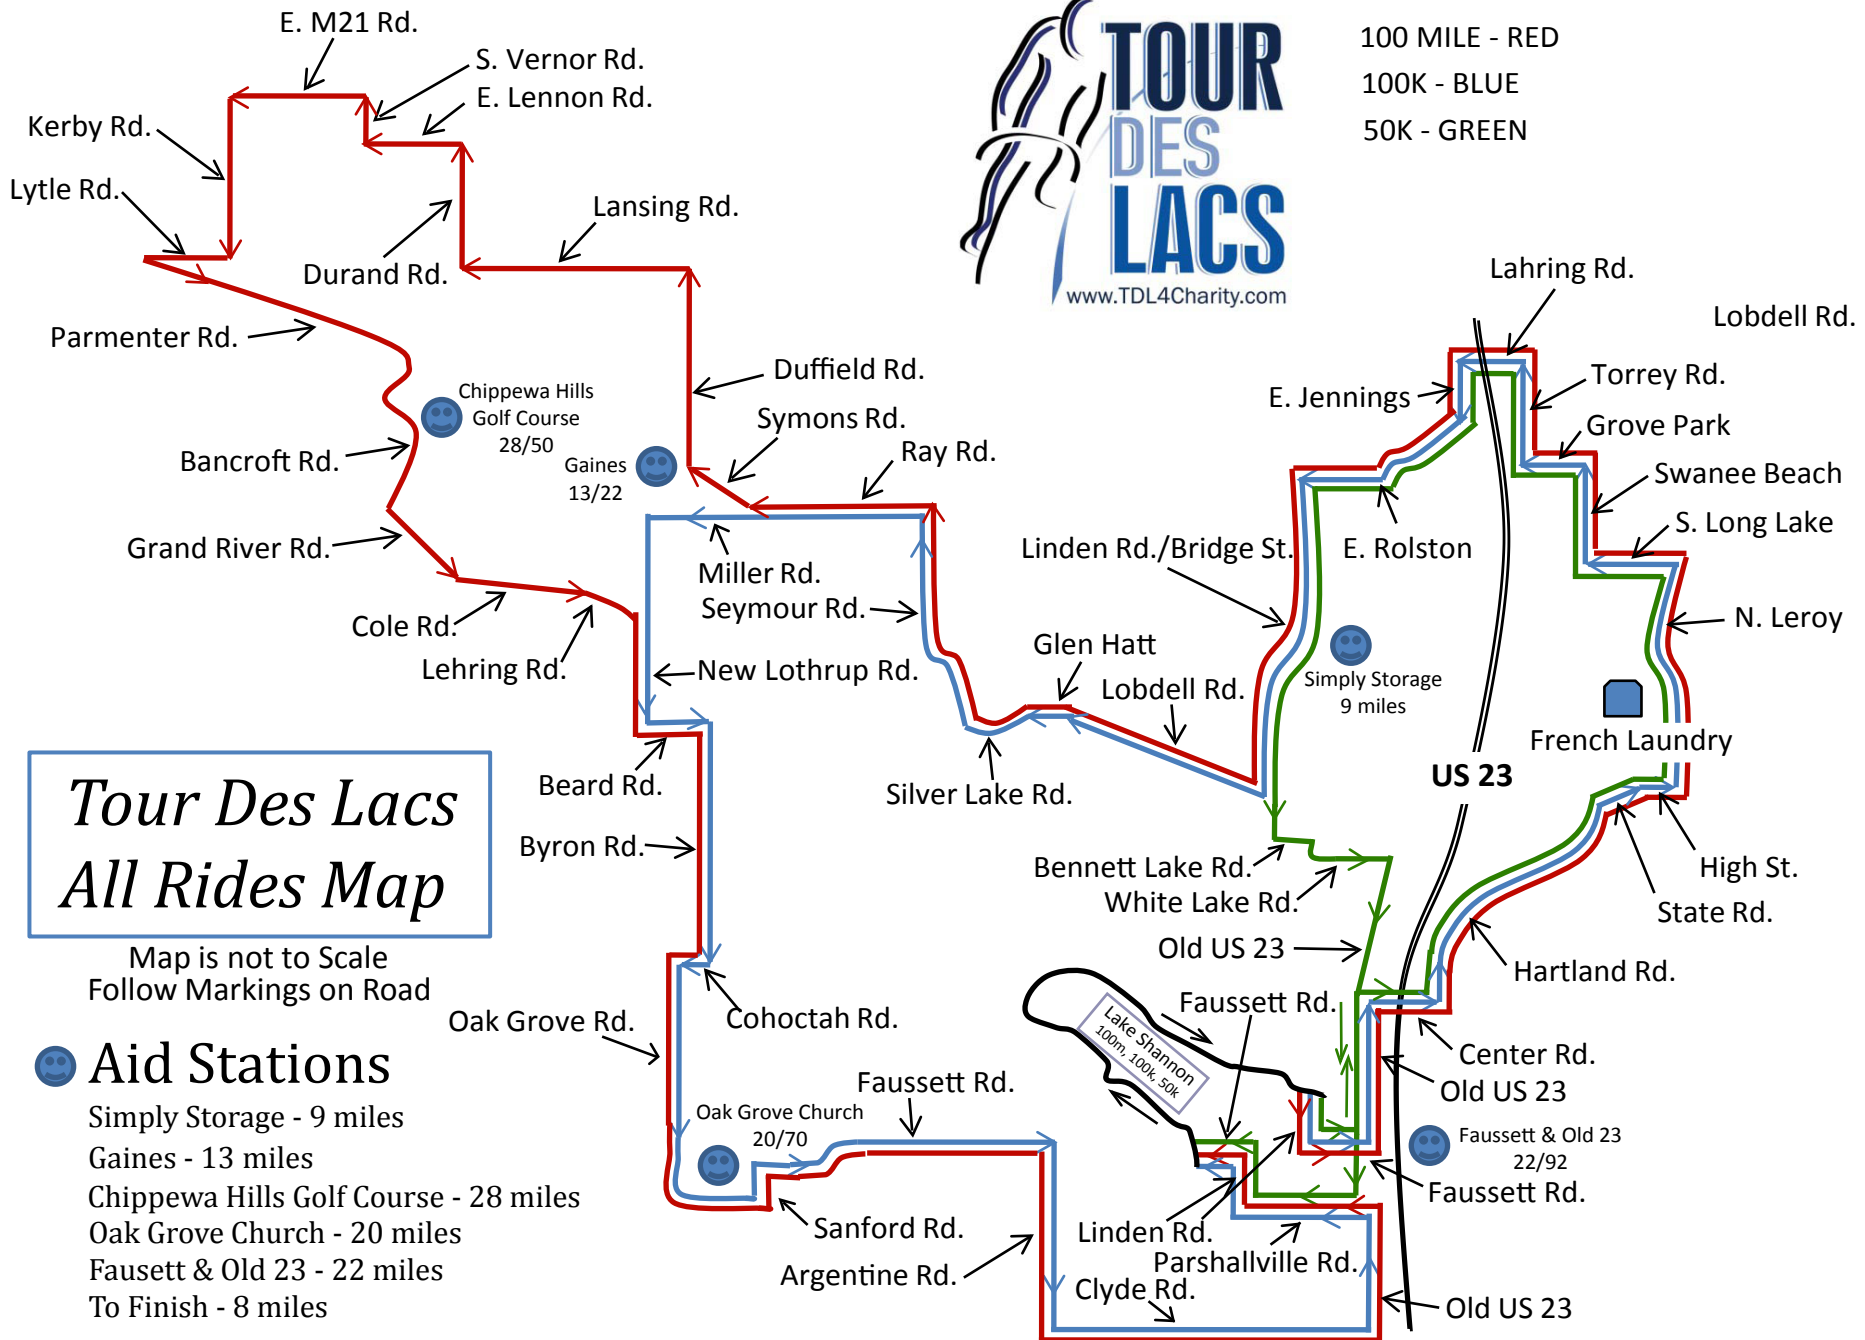

100 MILE - RED
 100K - BLUE
 50K - GREEN

*Tour Des Lacs
 All Rides Map*

Map is not to Scale
 Follow Markings on Road

Aid Stations

- Simply Storage - 9 miles
- Gaines - 13 miles
- Chippewa Hills Golf Course - 28 miles
- Oak Grove Church - 20 miles
- Faussett & Old 23 - 22 miles
- To Finish - 8 miles